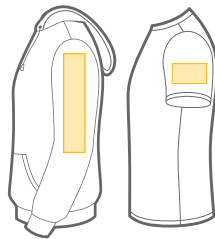

PLACEMENTS - each shirt includes one placement

Each additional placement

+\$1.00

FRONT

BACK

SLEEVE

FRONT POCKET

SMALL - BACK

NUMBER OF VINYL COLORS

1 color	included
2 colors	+\$1.00
3 colors	+\$2.00
4 colors	+\$3.00

EXTRA LARGE SIZE

2XL	+\$1.00
3XL	+\$2.00
4XL	+\$3.00
5XL	+\$4.00

Call us Today at 636-757-5252 | awe-shirts.com